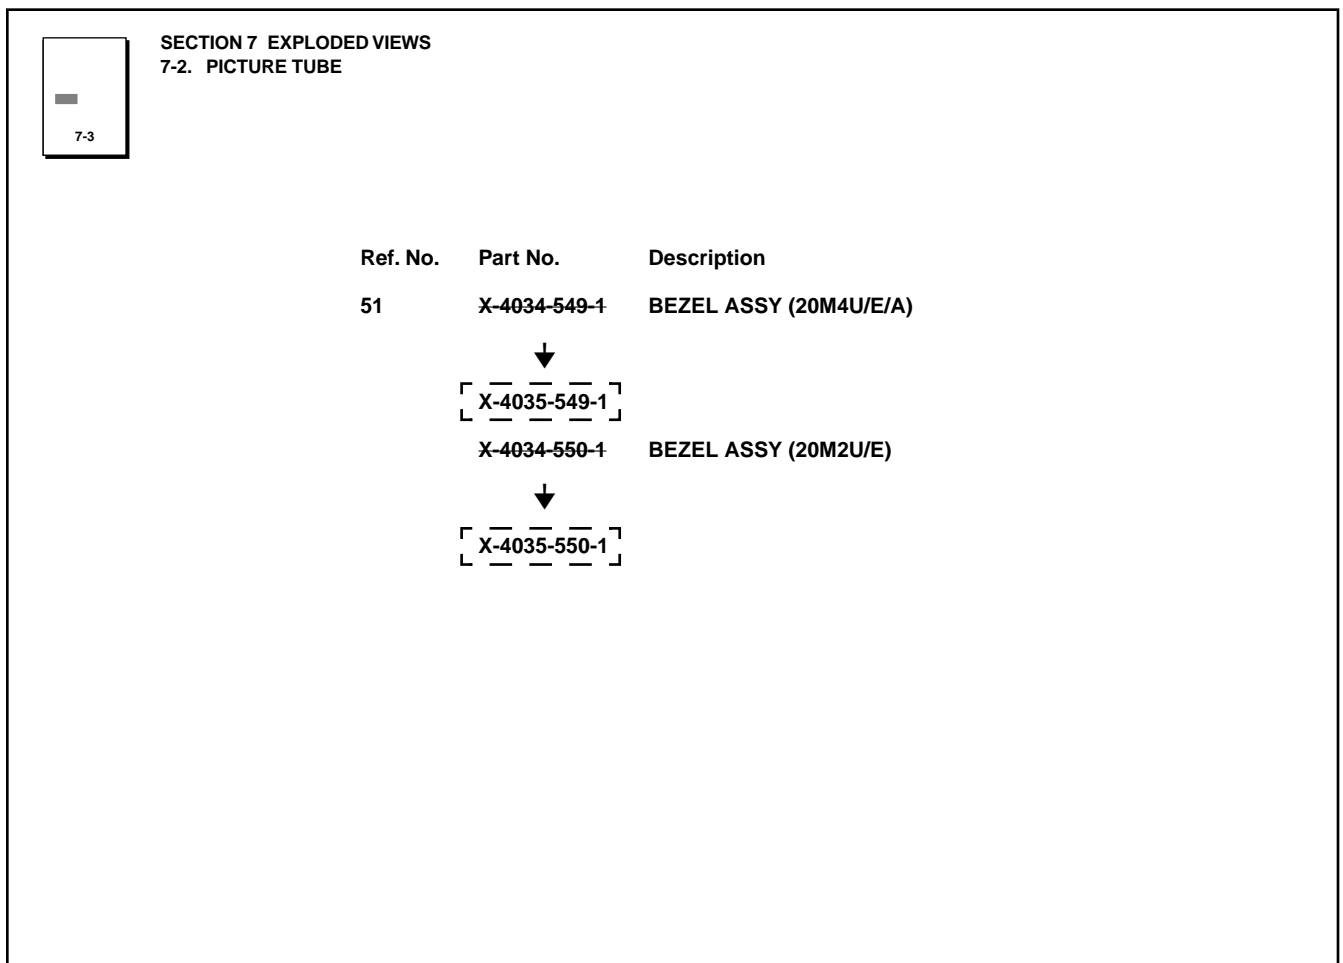

Display

Date: **September 18, 2000**

Model: **PVM-20M2E, PVM-20M2U, PVM-20M4E
PVM-20M4U**

Subject: **MANUAL CORRECTION—BEZEL
ASSEMBLY**

Serial No: **2,010,001 AND HIGHER**

DESCRIPTION

Correct PVM-20M2U Service Manual, Supplement 1 as shown in Figure 1.