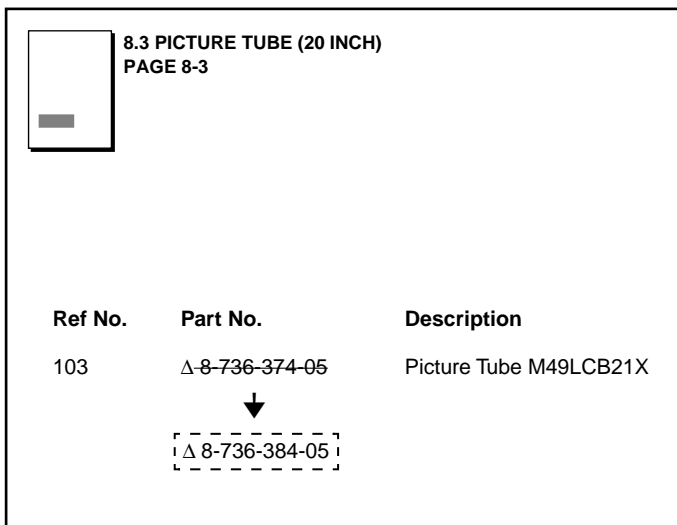

Display

Date: **March 27, 2000**

Model: **BVM-D20F1A**

Subject: **MANUAL CORRECTION—PICTURE TUBE**

Serial No: **ALL**

DESCRIPTION

Correct the service manual as shown in Figure 1.

Figure 1