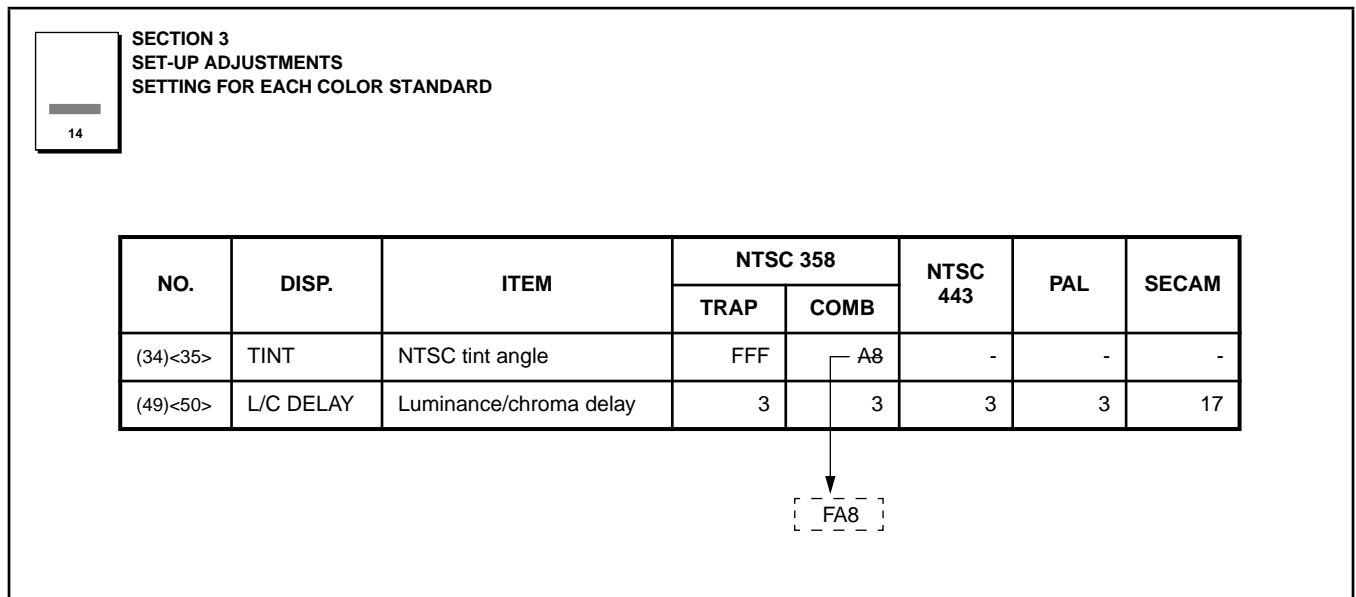

Display

Date: **November 16, 1998**

Subject: **MANUAL CORRECTION—SET-UP
 ADJUSTMENTS**

Model: **PVM-14N1U, PVM-14N2U, PVM-20N1U
 PVM-20N2U, SSM-14N1U, SSM-20N1U**

Serial No: **SEE TEXT**

DESCRIPTION

Correct the PVM-14N1U, PVM-14N2U, SSM-14N1U, PVM-20N1U, PVM-20N2U, SSM-20N1U Service Manual (Rev. 3) as shown in Figure 1.

This bulletin affects units with the following serial numbers:

- PVM-14N1U 6,000,001–6,003,583
- PVM-14N2U 6,000,001–6,002,319
- PVM-20N1U 6,000,001–6,001,487
- PVM-20N2U 6,000,001–6,000,847
- SSM-14N1U 6,000,001–6,002,571
- SSM-20N1U 6,000,001–6,000,967