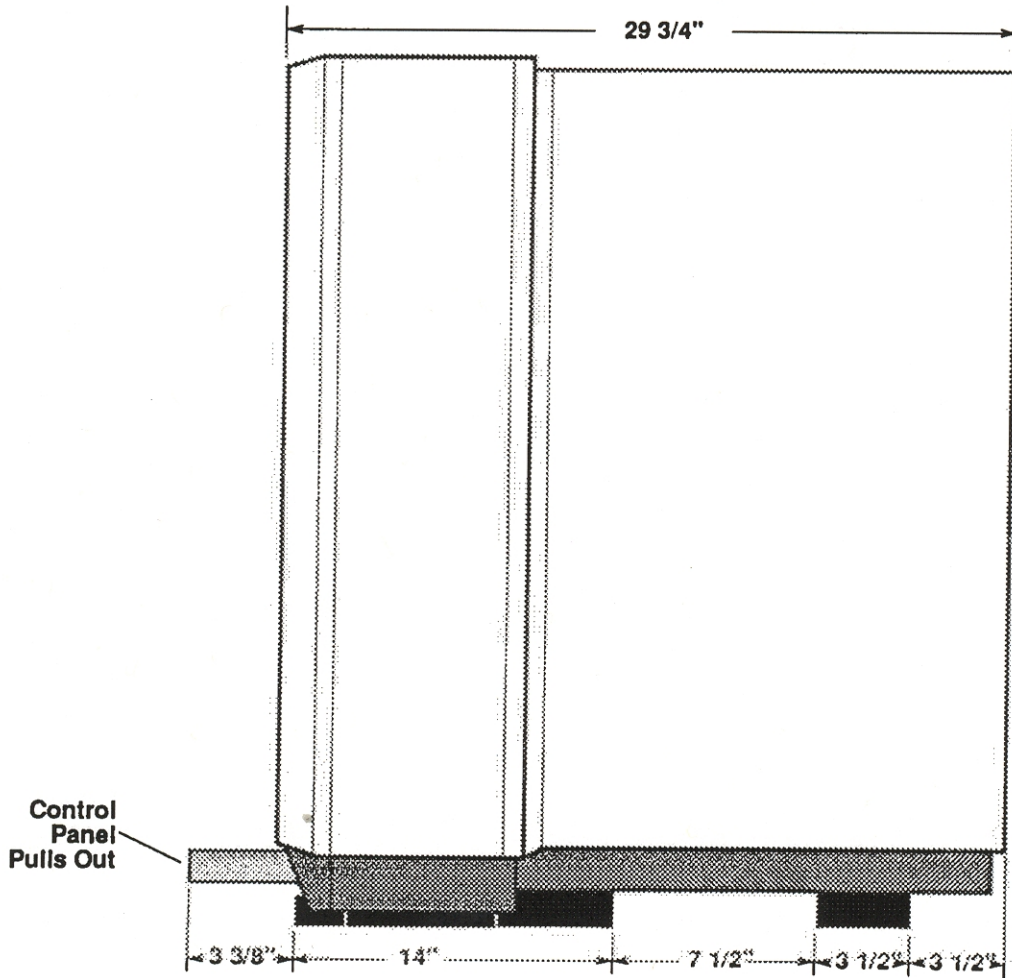

Scale 8:1

SIDE VIEW